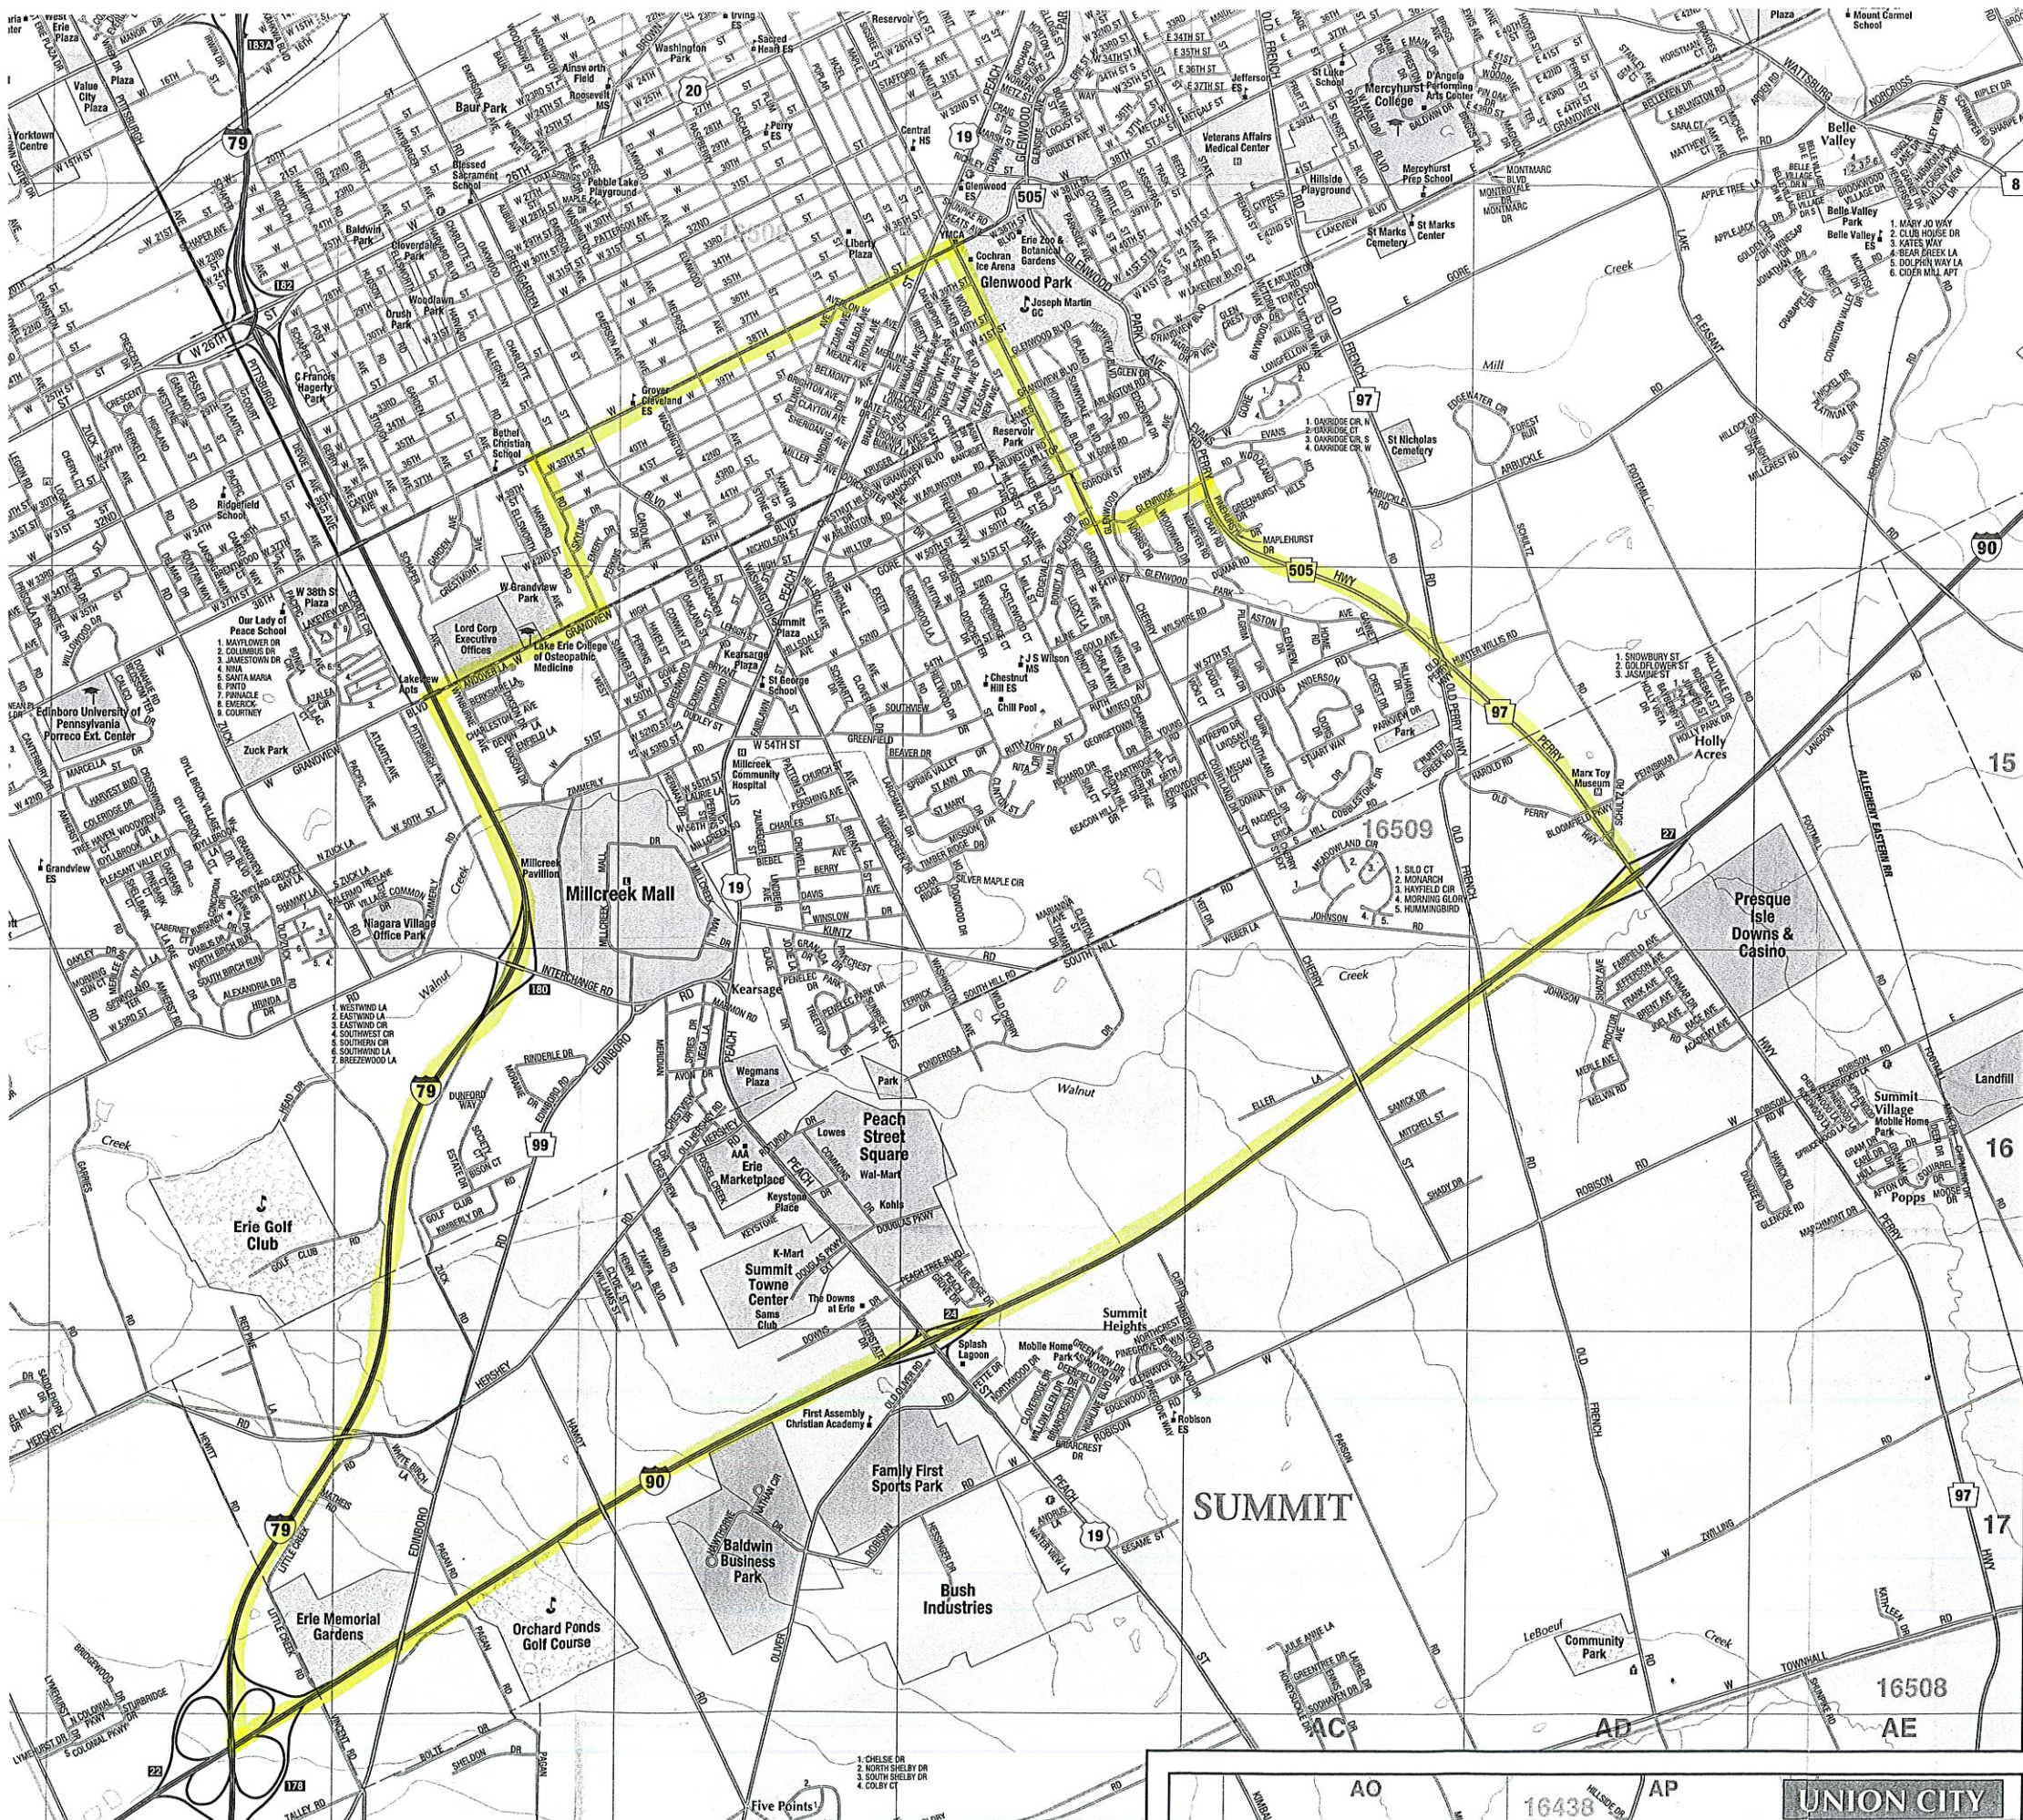

St. George
Erie
2-29-2024

16438 AP UNION CITY