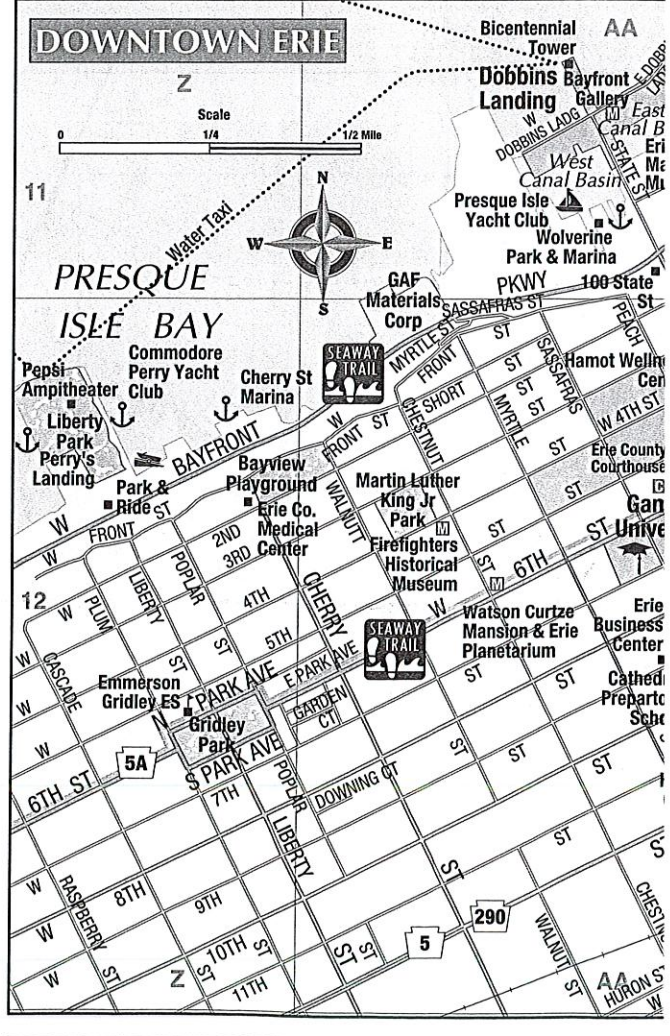

St. George
Erie
2-29-2024

16438 AP UNION CITY